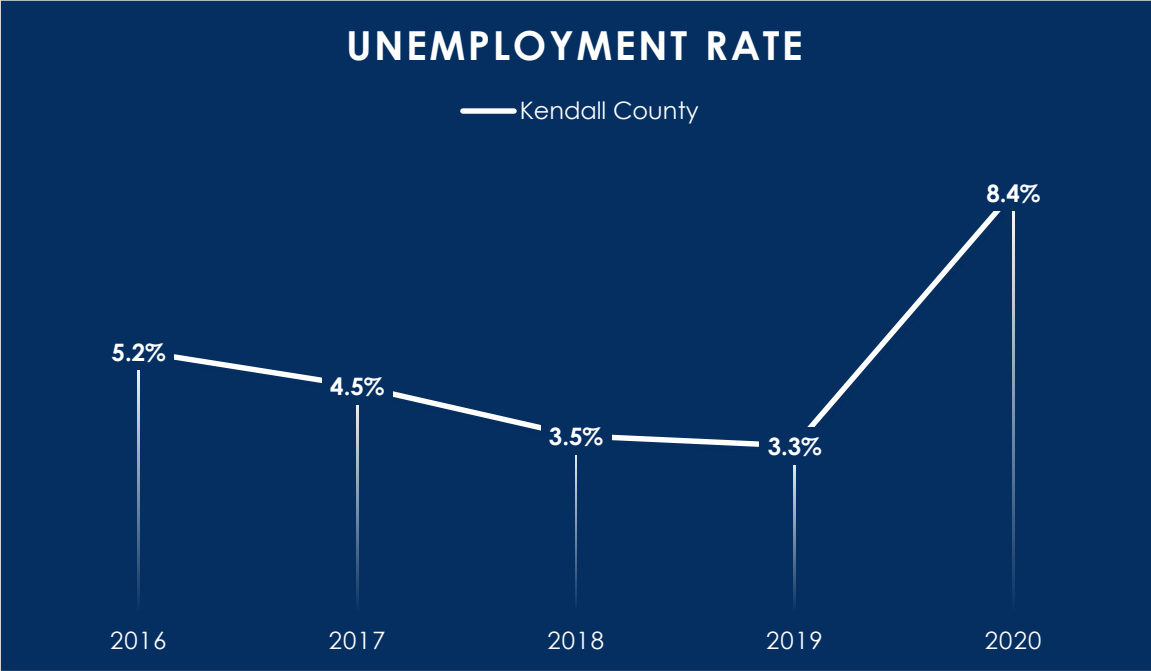

Unemployment Rate

MEASUREMENT PERIOD: 2020

This indicator shows the percentage of the county's civilian labor force, ages 16 and older, that is unemployed but seeking work.

KENDALL VALUE

8.4%

ILLINOIS VALUE